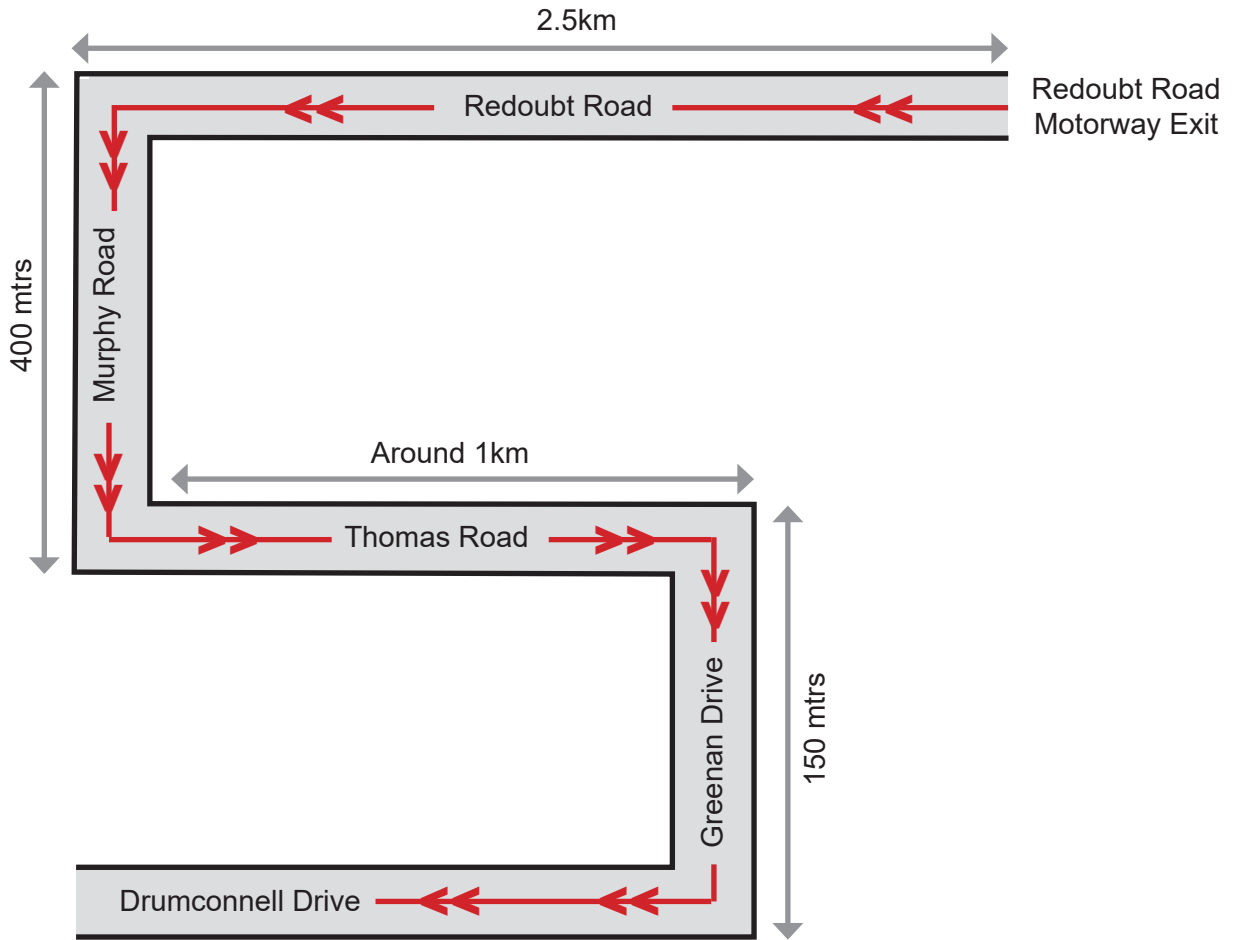

From Motorway

04 Drumconnell Drive

Psychological Services Ltd
EMPOWERING PEOPLE TO ACHIEVE AT THEIR OPTIMUM
Excellence & Safety is our motto